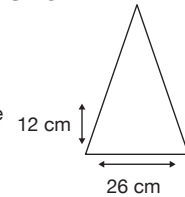

# GOLF-SIZED COVER AUTO OPEN FOLDING

Stock Code: 7721BLK

- ✓ **Black**
- ✓ **Nylon Fabric Canopy**
- ✓ **Golf-Sized Auto Open Folding Frame**
- ✓ **2 Fold Metal Shaft**
- ✓ **8 Fibreglass & Metal Ribs**
- ✓ **Straight Wooden Handle**
- ✓ **Wrist Strap**
- ✓ **Matching Cuff Case**

Weight:  
590 grams.

Length Closed:  
53 cm folded.

Length Tip To Tip:  
126 cm coverage.

## Logo Size

Recommended print areas are based on normal print location which is 5cm from the hemline & centred on the panel.

A slightly larger print area may be possible depending on the artwork. Please send an image of what is proposed & we can advise accordingly.