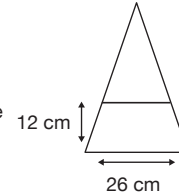

# VENTED GOLF-SIZED COVER AUTO OPEN FOLDING

Stock Code: 7722

- ✓ **Black**
- ✓ **Nylon Fabric Canopy**
- ✓ **Auto Open Folding**
- ✓ **Golf-Sized Vented Frame**
- ✓ **2 Fold Metal Shaft**
- ✓ **8 Fibreglass & Metal Ribs**
- ✓ **Straight Wooden Handle**
- ✓ **Wrist Strap**
- ✓ **Matching Cuff Case**

Weight:  
640 grams.

Length Closed:  
53 cm folded.

Length Tip To Tip:  
126 cm coverage.

## Logo Size

Recommended print areas are based on normal print location which is 5cm from the hemline & centred on the panel.

A slightly larger print area may be possible depending on the artwork. Please send an image of what is proposed & we can advise accordingly.