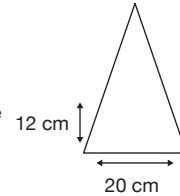

Weight:  
385 grams.

Length Closed:  
32 cm folded.

Length Tip To Tip:  
98 cm coverage.

## Logo Size

Recommended print areas are based on normal print location which is 5cm from the hemline & centred on the panel.

A slightly larger print area may be possible depending on the artwork. Please send an image of what is proposed & we can advise accordingly.