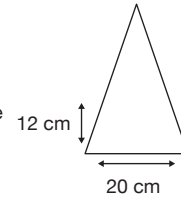

Weight:  
430 grams.

Length Closed:  
32 cm folded.

Length Tip To Tip:  
98 cm coverage.

## Logo Size

Recommended print areas are based on normal print location which is 5cm from the hemline & centred on the panel.

A slightly larger print area may be possible depending on the artwork. Please send an image of what is proposed & we can advise accordingly.