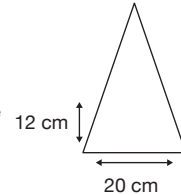

Weight:
390 grams.

Length Closed:
48 cm folded.

Length Tip To Tip:
98 cm coverage.

Logo Size

Recommended print areas are based on normal print location which is 5cm from the hemline & centred on the panel.