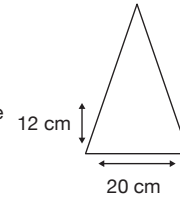

Weight:
260 grams.

Length Closed:
25 cm folded.

Length Tip To Tip:
98 cm coverage.

Logo Size

Recommended print areas are based on normal print location which is 5cm from the hemline & centred on the panel.