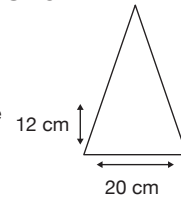

Weight:
290 grams.

Length Closed:
26 cm folded.

Length Tip To Tip:
96 cm coverage.

Logo Size

Recommended print areas are based on normal print location which is 5cm from the hemline & centred on the panel.