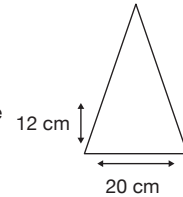

Weight:
270 grams.

Length Closed:
25 cm folded.

Length Tip To Tip:
99 cm coverage.

Logo Size

Recommended print areas are based on normal print location which is 5cm from the hemline & centred on the panel.