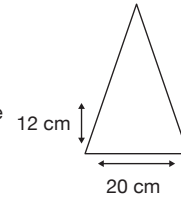

Weight:
225 grams.

Length Closed:
25 cm folded.

Length Tip To Tip:
97 cm coverage.

Logo Size

Recommended print areas are based on normal print location which is 5cm from the hemline & centred on the panel.