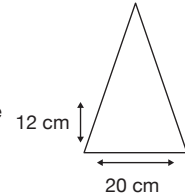

Weight:  
365 grams.

Length Closed:  
30 cm folded.

Length Tip To Tip:  
99 cm coverage.

## Logo Size

Recommended print areas are based on normal print location which is 5cm from the hemline & centred on the panel.

A slightly larger print area may be possible depending on the artwork. Please send an image of what is proposed & we can advise accordingly.