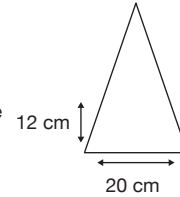

Weight:  
375 grams.

Length Closed:  
31 cm folded.

Length Tip To Tip:  
99 cm coverage.

## Logo Size

Recommended print areas are based on normal print location which is 5cm from the hemline & centred on the panel.

A slightly larger print area may be possible depending on the artwork. Please send an image of what is proposed & we can advise accordingly.