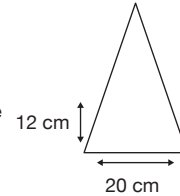

Weight:  
370 grams.

Length Closed:  
31 cm folded.

Length Tip To Tip:  
100 cm coverage.

## Logo Size

Recommended print areas are based on normal print location which is 5cm from the hemline & centred on the panel.

A slightly larger print area may be possible depending on the artwork. Please send an image of what is proposed & we can advise accordingly.