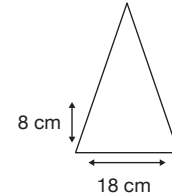

Weight:  
235 grams.

Length Closed:  
27 cm folded.

Length Tip To Tip:  
96 cm coverage.

## Logo Size

Recommended print areas are based on normal print location which is 5cm from the hemline & centred on the panel.

A slightly larger print area may be possible depending on the artwork. Please send an image of what is proposed & we can advise accordingly.