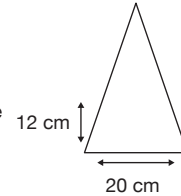

Weight:
380 grams.

Length Closed:
29 cm folded.

Length Tip To Tip:
99 cm coverage.

Logo Size

Recommended print areas are based on normal print location which is 5cm from the hemline & centred on the panel.