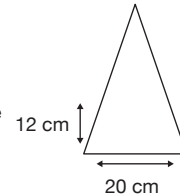

Weight:  
250 grams.

Length Closed:  
24 cm folded.

Length Tip To Tip:  
101 cm coverage.

## Logo Size

Recommended print areas are based on normal print location which is 5cm from the hemline & centred on the panel.

A slightly larger print area may be possible depending on the artwork. Please send an image of what is proposed & we can advise accordingly.