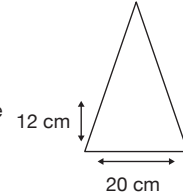

Weight:
260 grams.

Length Closed:
25 cm folded.

Length Tip To Tip:
100 cm coverage.

Logo Size

Recommended print areas are based on normal print location which is 5cm from the hemline & centred on the panel.