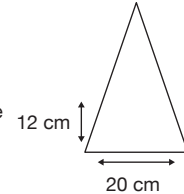

Weight:
355 grams.

Length Closed:
31 cm folded.

Length Tip To Tip:
101 cm coverage.

Logo Size

Recommended print areas are based on normal print location which is 5cm from the hemline & centred on the panel.