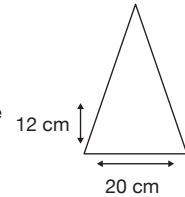

Weight:  
245 grams.

Length Closed:  
24 cm folded.

Length Tip To Tip:  
101 cm coverage.

## Logo Size

Recommended print areas are based on normal print location which is 5cm from the hemline & centred on the panel.

A slightly larger print area may be possible depending on the artwork. Please send an image of what is proposed & we can advise accordingly.