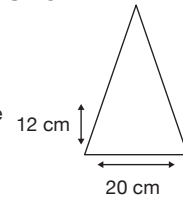

Weight:
295 grams.

Length Closed:
26 cm folded.

Length Tip To Tip:
99 cm coverage.

Logo Size

Recommended print areas are based on normal print location which is 5cm from the hemline & centred on the panel.