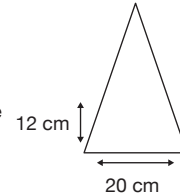

Weight:  
355 grams.

Length Closed:  
44 cm folded.

Length Tip To Tip:  
93 cm coverage.

## Logo Size

Recommended print areas are based on normal print location which is 5cm from the hemline & centred on the panel.

A slightly larger print area may be possible depending on the artwork. Please send an image of what is proposed & we can advise accordingly.