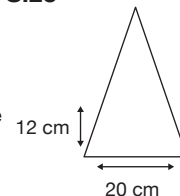

Weight:
345 grams.

Length Closed:
30 cm folded.

Length Tip To Tip:
99 cm coverage.

Logo Size

Recommended print areas are based on normal print location which is 5cm from the hemline & centred on the panel.