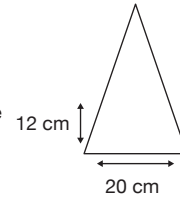

Weight:
410 grams.

Length Closed:
34 cm folded.

Length Tip To Tip:
103 cm coverage.

Logo Size

Recommended print areas are based on normal print location which is 5cm from the hemline & centred on the panel.