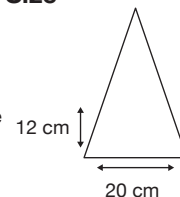

Weight:
415 grams.

Length Closed:
33 cm folded.

Length Tip To Tip:
100 cm coverage.

Logo Size

Recommended print areas are based on normal print location which is 5cm from the hemline & centred on the panel.