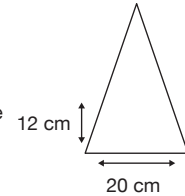

Weight:
430 grams.

Length Closed:
33 cm folded.

Length Tip To Tip:
97 cm coverage.

Logo Size

Recommended print areas are based on normal print location which is 5cm from the hemline & centred on the panel.