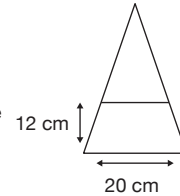

Weight:
415 grams.

Length Closed:
32 cm folded.

Length Tip To Tip:
97 cm coverage.

Logo Size

Recommended print areas are based on normal print location which is 5cm from the hemline & centred on the panel.