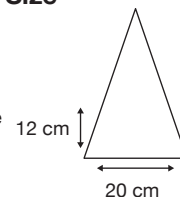

Weight:
325 grams.

Length Closed:
28 cm folded.

Length Tip To Tip:
96 cm coverage.

Logo Size

Recommended print areas are based on normal print location which is 5cm from the hemline & centred on the panel.