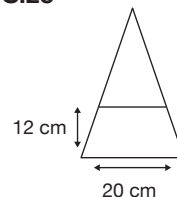

Weight:
525 grams.

Length Closed:
36 cm folded.

Length Tip To Tip:
117 cm coverage.

Logo Size

Recommended print areas are based on normal print location which is 5cm from the hemline & centred on the panel.