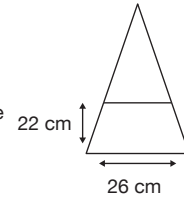

Weight:
600 grams.

Length Closed:
100 cm folded.

Length Tip To Tip:
124 cm coverage.

Logo Size

Recommended print areas are based on normal print location which is 5cm from the hemline & centred on the panel.