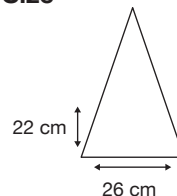

Weight:
555 grams.

Length Closed:
100 cm folded.

Length Tip To Tip:
130 cm coverage.

Logo Size

Recommended print areas are based on normal print location which is 5cm from the hemline & centred on the panel.