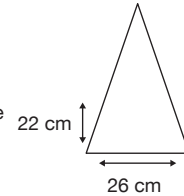

Weight:
555 grams.

Length Closed:
100 cm folded.

Length Tip To Tip:
130 cm coverage.

Logo Size

Recommended print areas are based on normal print location which is 5cm from the hemline & centred on the panel.