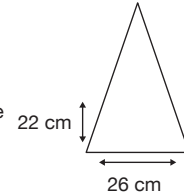

Weight:
475 grams.

Length Closed:
94 cm folded.

Length Tip To Tip:
129 cm coverage.

Logo Size

Recommended print areas are based on normal print location which is 5cm from the hemline & centred on the panel.