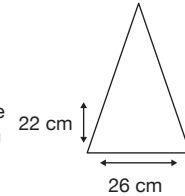

Weight:  
490 grams.

Length Closed:  
100 cm folded.

Length Tip To Tip:  
130 cm coverage.

## Logo Size

Recommended print areas are based on normal print location which is 5cm from the hemline & centred on the panel.

A slightly larger print area may be possible depending on the artwork. Please send an image of what is proposed & we can advise accordingly.