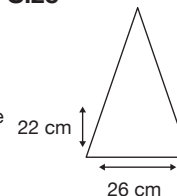

Weight:  
555 grams.

Length Closed:  
105 cm folded.

Length Tip To Tip:  
132 cm coverage.

## Logo Size

Recommended print areas are based on normal print location which is 5cm from the hemline & centred on the panel.

A slightly larger print area may be possible depending on the artwork. Please send an image of what is proposed & we can advise accordingly.