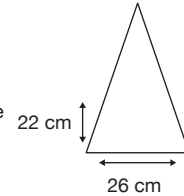

Weight:
555 grams.

Length Closed:
105 cm folded.

Length Tip To Tip:
132 cm coverage.

Logo Size

Recommended print areas are based on normal print location which is 5cm from the hemline & centred on the panel.