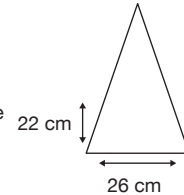

Weight:
650 grams.

Length Closed:
102 cm folded.

Length Tip To Tip:
133 cm coverage.

Logo Size

Recommended print areas are based on normal print location which is 5cm from the hemline & centred on the panel.