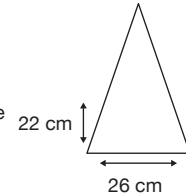

Weight:
650 grams.

Length Closed:
99 cm folded.

Length Tip To Tip:
123 cm coverage.

Logo Size

Recommended print areas are based on normal print location which is 5cm from the hemline & centred on the panel.