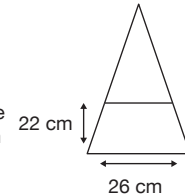

Weight:
765 grams.

Length Closed:
101 cm folded.

Length Tip To Tip:
139 cm coverage.

Logo Size

Recommended print areas are based on normal print location which is 5cm from the hemline & centred on the panel.