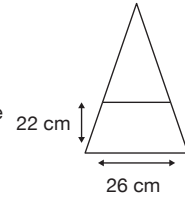

Weight:
750 grams.

Length Closed:
101 cm folded.

Length Tip To Tip:
141 cm coverage.

Logo Size

Recommended print areas are based on normal print location which is 5cm from the hemline & centred on the panel.