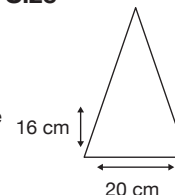

Weight:
750 grams.

Length Closed:
100 cm folded.

Length Tip To Tip:
132 cm coverage.

Logo Size

Recommended print areas are based on normal print location which is 5cm from the hemline & centred on the panel.