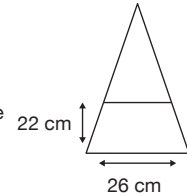

Weight:  
750 grams.

Length Closed:  
104 cm folded.

Length Tip To Tip:  
144 cm coverage.

## Logo Size

Recommended print areas are based on normal print location which is 5cm from the hemline & centred on the panel.

A slightly larger print area may be possible depending on the artwork. Please send an image of what is proposed & we can advise accordingly.