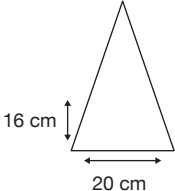

Weight:  
440 grams.

Length Closed:  
93 cm folded.

Length Tip To Tip:  
122 cm coverage.

### Logo Size

Recommended print areas are based on normal print location which is 5cm from the hemline & centred on the panel.

A slightly larger print area may be possible depending on the artwork. Please send an image of what is proposed & we can advise accordingly.