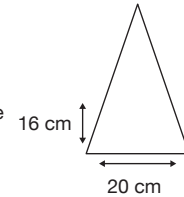

Weight:
440 grams.

Length Closed:
93 cm folded.

Length Tip To Tip:
122 cm coverage.

Logo Size

Recommended print areas are based on normal print location which is 5cm from the hemline & centred on the panel.