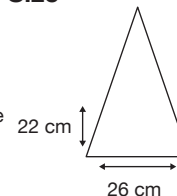

MANUAL OPEN BASIC GOLF

Stock Code: GC-BSCEAGLE-BLK

- ✓ **Black**
- ✓ **Polyester Fabric Canopy**
- ✓ **Manual Open Golf Frame**
- ✓ **Wind Resistant**
- ✓ **Metal Shaft**
- ✓ **8 Fibreglass Ribs**
- ✓ **Matt Finished Resin Tips**
- ✓ **Rubberized Finished Handle**

Weight:
475 grams.

Length Closed:
94 cm folded.

Length Tip To Tip:
129 cm coverage.

Logo Size

Recommended print areas are based on normal print location which is 5cm from the hemline & centred on the panel.