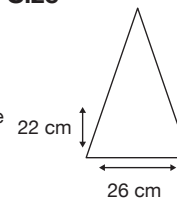

Weight:
615 grams.

Length Closed:
96 cm folded.

Length Tip To Tip:
132 cm coverage.

Logo Size

Recommended print areas are based on normal print location which is 5cm from the hemline & centred on the panel.