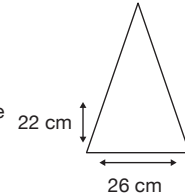

Weight:  
550 grams.

Length Closed:  
99 cm folded.

Length Tip To Tip:  
127 cm coverage.

## Logo Size

Recommended print areas are based on normal print location which is 5cm from the hemline & centred on the panel.

A slightly larger print area may be possible depending on the artwork. Please send an image of what is proposed & we can advise accordingly.