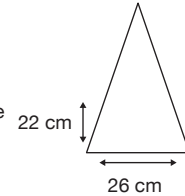

Weight:
550 grams.

Length Closed:
99 cm folded.

Length Tip To Tip:
127 cm coverage.

Logo Size

Recommended print areas are based on normal print location which is 5cm from the hemline & centred on the panel.