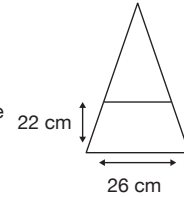

Weight:  
595 grams.

Length Closed:  
101 cm folded.

Length Tip To Tip:  
128 cm coverage.

## Logo Size

Recommended print areas are based on normal print location which is 5cm from the hemline & centred on the panel.

A slightly larger print area may be possible depending on the artwork. Please send an image of what is proposed & we can advise accordingly.