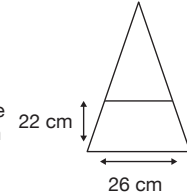

Weight:  
600 grams.

Length Closed:  
100 cm folded.

Length Tip To Tip:  
130 cm coverage.

## Logo Size

Recommended print areas are based on normal print location which is 5cm from the hemline & centred on the panel.

A slightly larger print area may be possible depending on the artwork. Please send an image of what is proposed & we can advise accordingly.