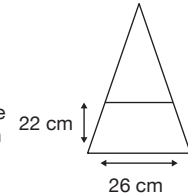

Weight:  
600 grams.

Length Closed:  
100 cm folded.

Length Tip To Tip:  
130 cm coverage.

## Logo Size

Recommended print areas are based on normal print location which is 5cm from the hemline & centred on the panel.

A slightly larger print area may be possible depending on the artwork. Please send an image of what is proposed & we can advise accordingly.