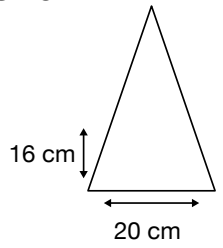

Weight:
380 grams.

Length Closed:
88 cm folded.

Length Tip To Tip:
106 cm coverage.

Logo Size

Recommended print areas are based on normal print location which is 5cm from the hemline & centred on the panel.